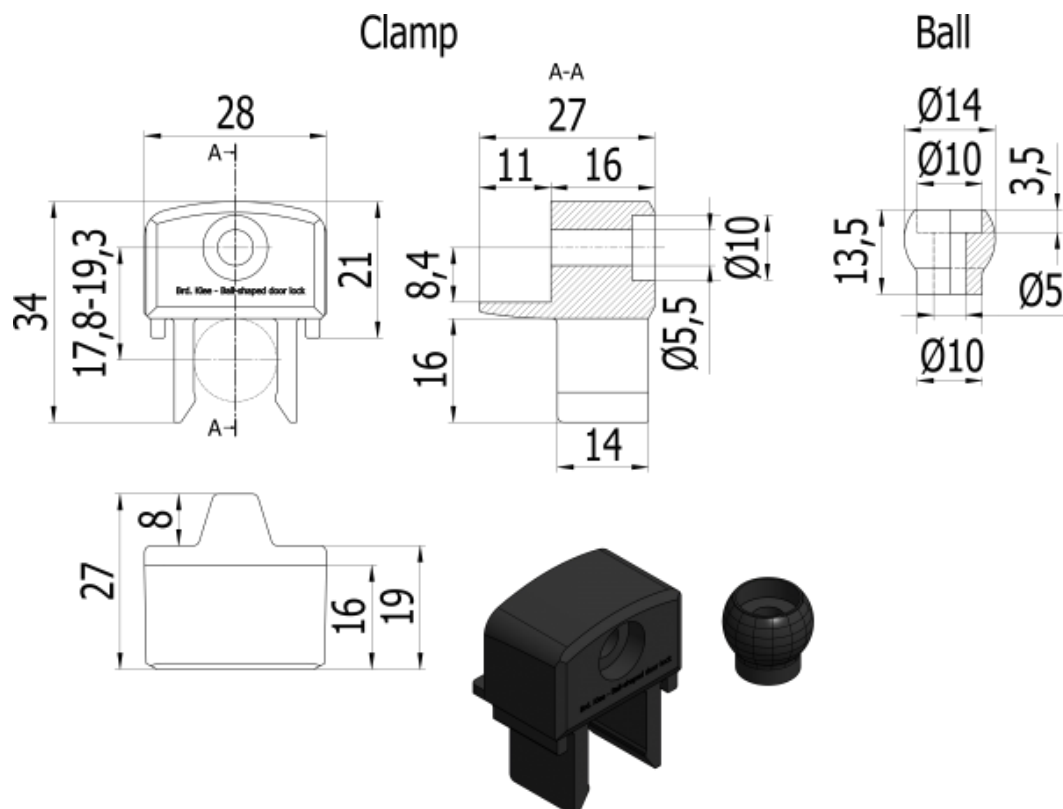

Data Sheet

Article number: 2310006251

Description: E+G Ball-shaped door lock BPS.30

Measures

N = 30

Weight in (g) = 10